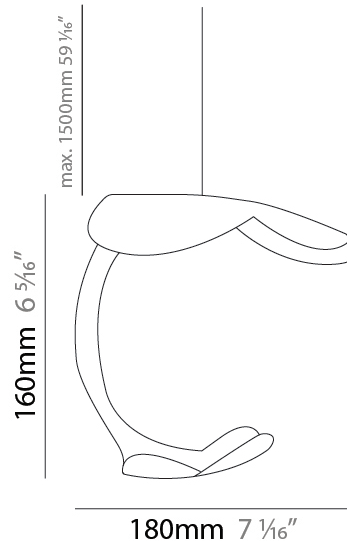

PROJECT
TYPE
SPECIFIER
QUANTITY
DATE

LE GIGINE SUSPENSION

D131603-

base number Finish
Options

1. To build a product code in our configurator select the specify button on the base model # product page
2. To build a manual product code on this datasheet choose from the options listed below in blue font and add the suffix to the base model #

GENERAL

Series: Le Gigine
Partner: Knikerboker
Division: Design
Installation: Suspension
Product Type: Pendant
Mounting Location: Ceiling
Light Distribution: Indirect

PHYSICAL

Shape: Abstract
Length (mm): 180
Length (in): 7 1/16
Width (mm): 160
Width (in): 6 5/16
Height (mm): 160
Height (in): 6 5/16
Max. Overall Height (mm): 1650
Max. Overall Height (in): 64 15/16
Weight (kg): 0.55
Fixture Finish: EWH / EBK / MAN / COF / PRD/ SLF / GLF / CLF / BRL / EWS / EWG / EWC / EWR / EBS / EBG / EBC / EBC / EBB / MAS / MAD / MAC / MAB / COS / CGO / CCL / CBL / PRS / PRG / PRC / PRB
Fixture Material: Metal
Cable Details: 1500mm / 59 1/16" Transparent Cable

ELECTRICAL

Lamp Type: LED
Input Wattage (W): 5.5
Dimming: Non-Dimming / Phase Dimming (120vac Only)
Driver Included: No
Driver Location: Remote
Driver Type: Constant Current - Universal
Driver Class: Class 2
Input Voltage (V): 120 - 277
Constant Current (MA): 900

LED

Color Temperature (°K): 3000
Max. Delivered Lumen (lm): 850
CRI: >85 CRI
Lamp Life (hrs): 50000

OPTICAL

RATINGS AND CERTIFICATIONS

Certified By: Certified for North American Standards
IP rating: IP20