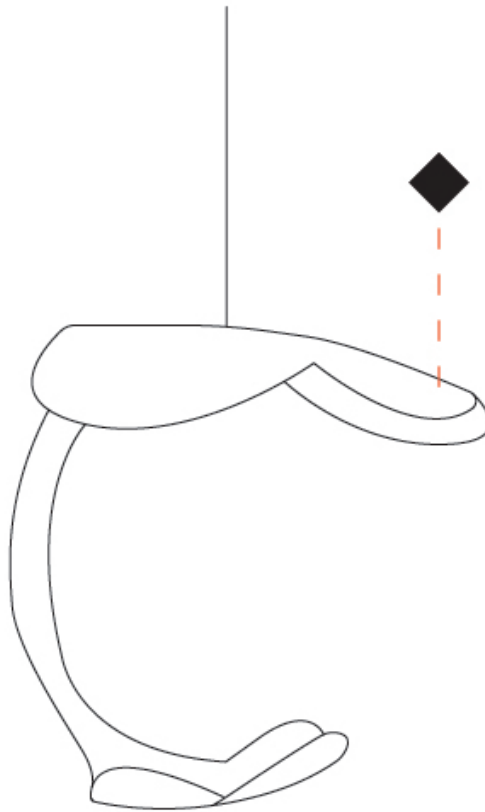

D131603-

PROJECT

TYPE

SPECIFIER

QUANTITY

DATE